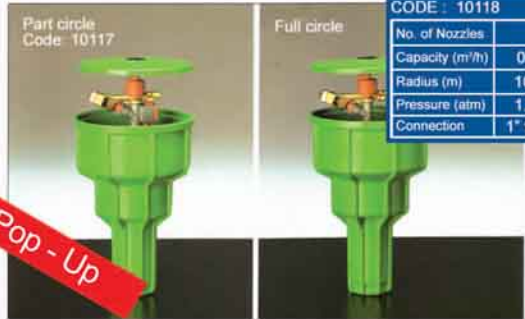

Koala

CODE : 10325

No. of Nozzles	1 - 2
Capacity (m ³ /h)	1 - 2
Radius (m)	10 - 17
Pressure (atm)	1.5 - 5
Connection	3/4" male

Full circle Code : 10309
Part circle Code : 10350

Junior

CODE : 10030

No. of Nozzles	1
Capacity (m ³ /h)	0.5 - 1
Radius (m)	10 - 14
Pressure (atm)	1.5 - 4
Connection	1/2" male

Junior teso 4

CODE : 10031

No. of Nozzles	1
Capacity (m ³ /h)	0.5 - 1
Radius (m)	6 - 8
Pressure (atm)	1.5 - 4
Connection	1/2" male

Pop-Up

CODE : 10118

No. of Nozzles	1
Capacity (m ³ /h)	0.5 - 1
Radius (m)	10 - 14
Pressure (atm)	1.5 - 4
Connection	1" female