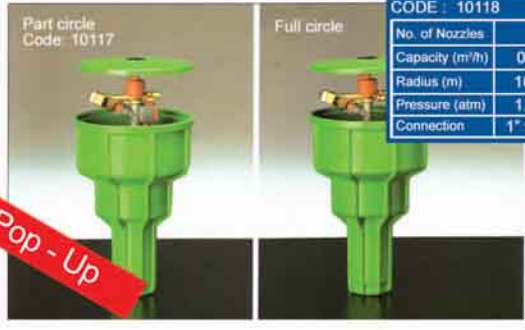

Full circle Code : 10309
Part circle Code : 10350

Junior

CODE : 10030

No. of Nozzles	1
Capacity (m ³ /h)	0.5 - 1
Radius (m)	10 - 14
Pressure (atm)	1.5 - 4
Connection	1/2" male

Junior teso 4

CODE : 10031

No. of Nozzles	1
Capacity (m ³ /h)	0.5 - 1
Radius (m)	6 - 8
Pressure (atm)	1.5 - 4
Connection	1/2" male

Pop-Up

CODE : 10118

No. of Nozzles	1
Capacity (m ³ /h)	0.5 - 1
Radius (m)	10 - 14
Pressure (atm)	1.5 - 4
Connection	1" female

CODE : 10034

No. of Nozzles	1
Capacity (m ³ /h)	0.5 - 1
Radius (m)	10 - 14
Pressure (atm)	1.5 - 4
Connection	1/2" male