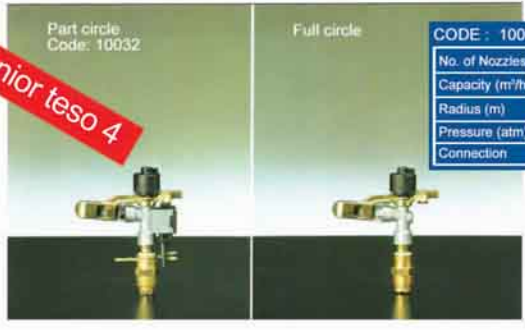

Silver

CODE : 10071

No. of Nozzles	1
Capacity (m ³ /h)	1 - 3
Radius (m)	11 - 17
Pressure (atm)	1.5 - 4
Connection	3/4" male

Koala

CODE : 10325

No. of Nozzles	1 - 2
Capacity (m ³ /h)	1 - 2
Radius (m)	10 - 17
Pressure (atm)	1.5 - 5
Connection	3/4" male

Full circle Code : 10309
Part circle Code : 10350

Junior

CODE : 10030

No. of Nozzles	1
Capacity (m ³ /h)	0.5 - 1
Radius (m)	10 - 14
Pressure (atm)	1.5 - 4
Connection	1/2" male

Junior teso 4

CODE : 10031

No. of Nozzles	1
Capacity (m ³ /h)	0.5 - 1
Radius (m)	6 - 8
Pressure (atm)	1.5 - 4
Connection	1/2" male