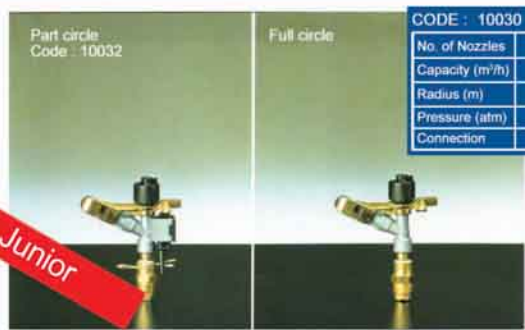

Zenith teso 6

CODE : 10249

No. of Nozzles	1 - 2
Capacity (m ³ /h)	1 - 5
Radius (m)	8 - 11
Pressure (atm)	1.5 - 4
Connection	1" female

Silver

CODE : 10071

No. of Nozzles	1
Capacity (m ³ /h)	1 - 3
Radius (m)	11 - 17
Pressure (atm)	1.5 - 4
Connection	3/4" male

Koala

CODE : 10325

No. of Nozzles	1 - 2
Capacity (m ³ /h)	1 - 2
Radius (m)	10 - 17
Pressure (atm)	1.5 - 5
Connection	3/4" male

Full circle Code : 10309
Part circle Code : 10350

Junior

CODE : 10030

No. of Nozzles	1
Capacity (m ³ /h)	0.5 - 1
Radius (m)	10 - 14
Pressure (atm)	1.5 - 4
Connection	1/2" male