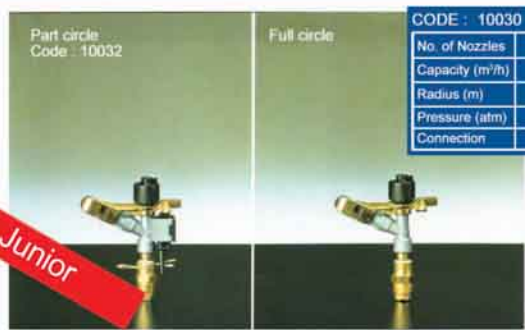

Silver

CODE : 10071

No. of Nozzles	1
Capacity (m ³ /h)	1 - 3
Radius (m)	11 - 17
Pressure (atm)	1.5 - 4
Connection	3/4" male

Koala

CODE : 10325

No. of Nozzles	1 - 2
Capacity (m ³ /h)	1 - 2
Radius (m)	10 - 17
Pressure (atm)	1.5 - 5
Connection	3/4" male

Full circle Code : 10309
Part circle Code : 10350

Junior

CODE : 10030

No. of Nozzles	1
Capacity (m ³ /h)	0.5 - 1
Radius (m)	10 - 14
Pressure (atm)	1.5 - 4
Connection	1/2" male

Junior teso 4

CODE : 10031

No. of Nozzles	1
Capacity (m ³ /h)	0.5 - 1
Radius (m)	6 - 8
Pressure (atm)	1.5 - 4
Connection	1/2" male