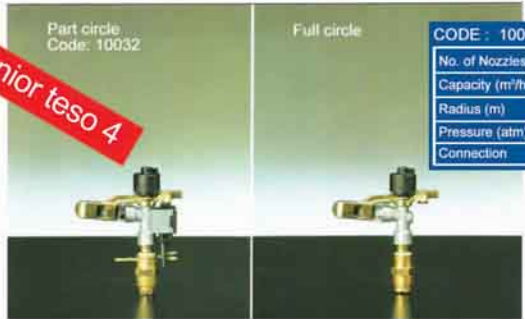

Koala

CODE : 10325

No. of Nozzles	1 - 2
Capacity (m ³ /h)	1 - 2
Radius (m)	10 - 17
Pressure (atm)	1.5 - 5
Connection	3/4" male

Full circle Code : 10309
Part circle Code : 10350

Junior

CODE : 10030

No. of Nozzles	1
Capacity (m ³ /h)	0.5 - 1
Radius (m)	10 - 14
Pressure (atm)	1.5 - 4
Connection	1/2" male

Junior teso 4

CODE : 10031

No. of Nozzles	1
Capacity (m ³ /h)	0.5 - 1
Radius (m)	6 - 8
Pressure (atm)	1.5 - 4
Connection	1/2" male

Pop-Up

CODE : 10118

No. of Nozzles	1
Capacity (m ³ /h)	0.5 - 1
Radius (m)	10 - 14
Pressure (atm)	1.5 - 4
Connection	1" female